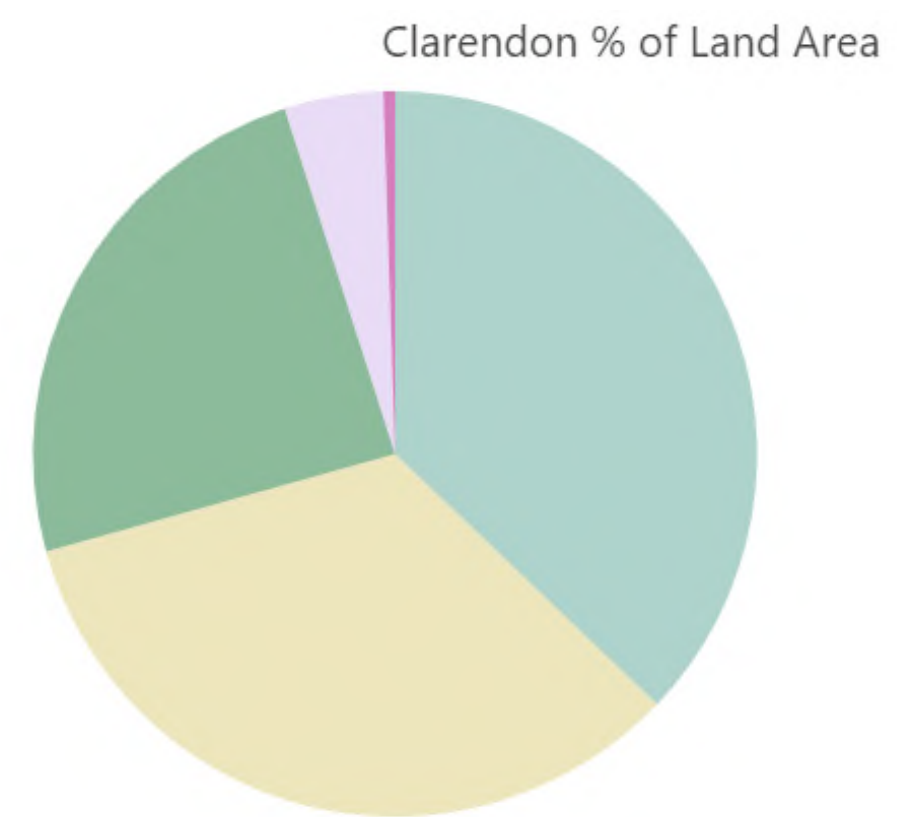

# DRAFT REGIONAL FUTURE LAND USE MAP

### Legend

- Village Center
- Enterprise
- Rural (General)
- Rural (Agriculture & Forestry)
- Rural (Conservation)
- Water
- Hamlet
- Parcels\_2023

Rural (Agriculture & Forestry)	37.1%
Rural (General)	33.5%
Rural (Conservation)	24.4%
Enterprise	4.4%
Village Center	0.5%
Transition Infill	0.0%